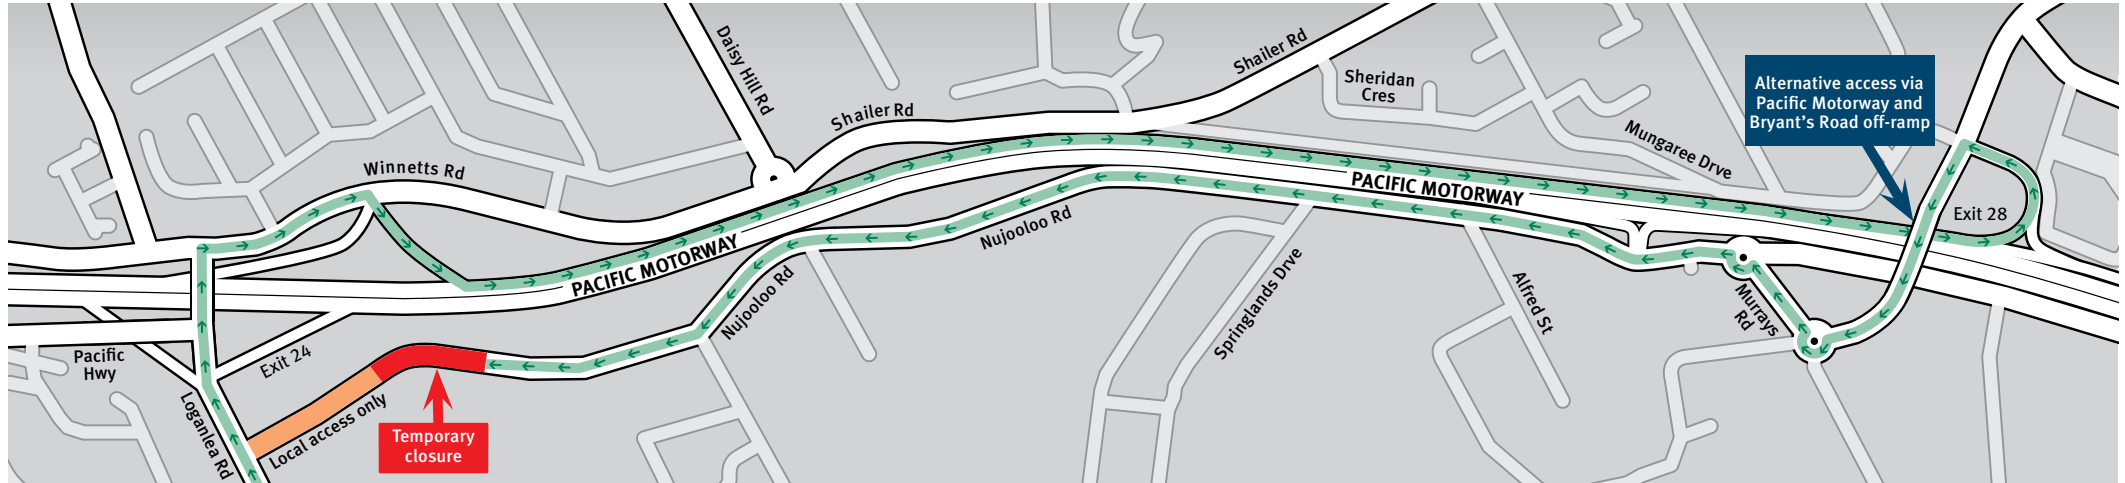

Nujooloo Road weekend closure – 8pm Friday 5 October to 5am Monday 8 October 2012 (weather permitting)

Temporary access from Loganlea Road to Nujooloo Road

Temporary access from Nujooloo Road to Loganlea Road